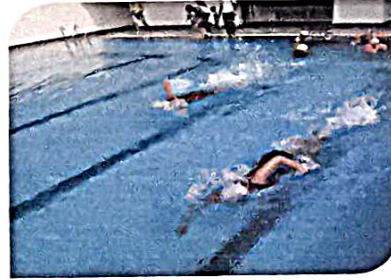

People's Education Trust (R), Mandya

P.E.S. College of Science, Arts & Commerce, Mandya.

M.C. Road, Mandya, Karnataka – 571 401

Affiliated to Mandya University

Accredited by NAAC with 'A' Grade

Date:05.01.2026

SPORTS AND GAMES FACILITIES

P.E.S.College of Science, Arts & Commerce, Mandya, managed by People's Education Trust (R), Mandya, provides adequate Sports and Games Facilities for the physical development, recreation, and overall well-being of the students. The institution has made necessary arrangements for both indoor and outdoor sports and games and encourages active participation of students in physical activities. Adequate space and basic infrastructure are provided for outdoor games such as volleyball, kabaddi, badminton, athletics, and for indoor games such as chess and carrom.

The students are motivated to participate in intra collegiate, inter collegiate, and university level sports events. The institution promotes sportsmanship, discipline, teamwork, and physical fitness as an integral part of holistic education.

ಈಜುಕೊಳೆ

Vice Principal
Vice Principal
P.E.S. College of Science
Arts & Commerce, Mandya.

Principal
Principal
P.E.S. College of Science
Arts & Commerce, MANDYA